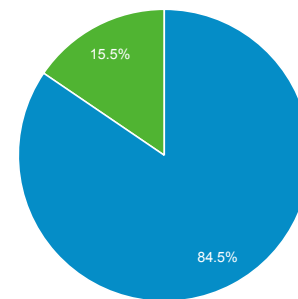

Audience Overview

All Users
100.00% Users

Sep 1, 2021 - Sep 30, 2021

Overview

Users

55,416

New Users

52,782

Sessions

76,103

Number of Sessions per User

1.37

Pageviews

128,270

Pages / Session

1.69

Avg. Session Duration

00:01:09

Bounce Rate

84.03%

■ New Visitor ■ Returning Visitor

Browser	Users	% Users
1. Chrome	28,589	51.88%
2. Safari	17,451	31.67%
3. Mozilla Compatible Agent	1,926	3.49%
4. Firefox	1,773	3.22%
5. Samsung Internet	1,479	2.68%
6. Edge	1,402	2.54%
7. Opera	566	1.03%
8. Safari (in-app)	491	0.89%
9. (not set)	487	0.88%
10. Android Webview	462	0.84%