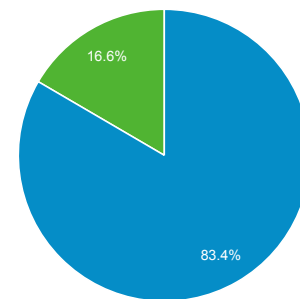

Users
61,140

New Users
59,825

Sessions
89,915

Number of Sessions per User
1.47

Pageviews
146,716

Pages / Session
1.63

Avg. Session Duration
00:01:14

Bounce Rate
84.61%

■ New Visitor ■ Returning Visitor