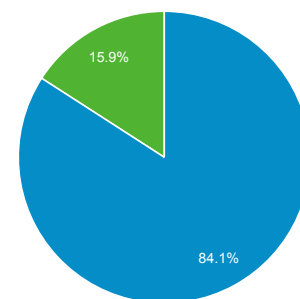

Users 55,332	New Users 53,688	Sessions 78,332
Number of Sessions per User 1.42	Pageviews 126,628	Pages / Session 1.62
Avg. Session Duration 00:01:08	Bounce Rate 85.17%	

■ New Visitor ■ Returning Visitor