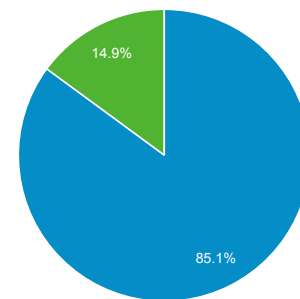

Users 75,728	New Users 74,451	Sessions 104,966
Number of Sessions per User 1.39	Pageviews 170,742	Pages / Session 1.63
Avg. Session Duration 00:01:09	Bounce Rate 85.33%	

■ New Visitor ■ Returning Visitor