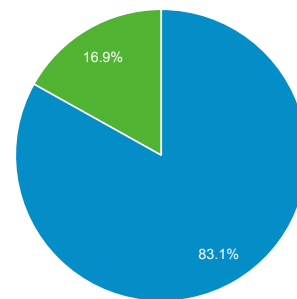

Audience Overview

Jan 1, 2022 - Jan 31, 2022

All Users
100.00% Users

Overview

Users
74,220

New Users
70,999

Sessions
105,305

Number of Sessions per User
1.42

Pageviews
170,181

Pages / Session
1.62

Avg. Session Duration
00:01:10

Bounce Rate
85.10%

■ New Visitor ■ Returning Visitor

Browser	Users	% Users
1. Chrome	38,355	51.66%
2. Safari	25,763	34.70%
3. Samsung Internet	2,221	2.99%
4. Firefox	2,110	2.84%
5. Mozilla Compatible Agent	1,915	2.58%
6. Edge	1,644	2.21%
7. Opera	705	0.95%
8. Android Webview	452	0.61%
9. (not set)	340	0.46%
10. Safari (in-app)	285	0.38%