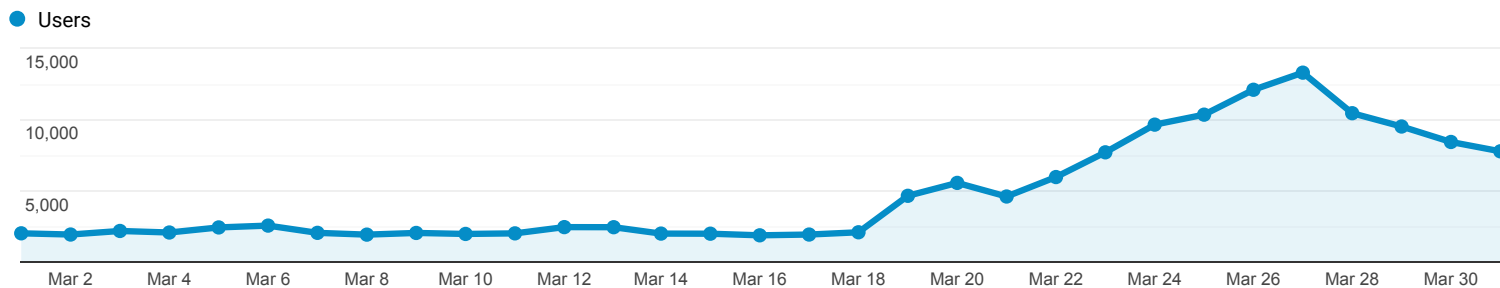

Audience Overview

All Users
100.00% Users

Mar 1, 2022 - Mar 31, 2022

Overview

Users
113,367

New Users
109,582

Sessions
184,267

Number of Sessions per User
1.63

Pageviews
266,859

Pages / Session
1.45

Avg. Session Duration
00:01:16

Bounce Rate
84.47%

New Visitor Returning Visitor

Browser	Users	% Users
1. Chrome	64,151	56.86%
2. Safari	35,515	31.48%
3. Samsung Internet	3,499	3.10%
4. Firefox	3,347	2.97%
5. Edge	2,092	1.85%
6. Mozilla Compatible Agent	1,671	1.48%
7. Opera	1,119	0.99%
8. (not set)	511	0.45%
9. Android Webview	319	0.28%
10. Amazon Silk	178	0.16%