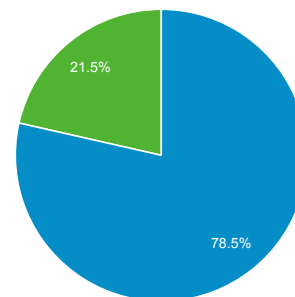

Audience Overview

All Users
100.00% Users

Mar 1, 2022 - Mar 31, 2022

Overview

Users
113,367

New Users
109,582

Sessions
184,267

Number of Sessions per User
1.63

Pageviews
266,859

Pages / Session
1.45

Avg. Session Duration
00:01:16

Bounce Rate
84.47%

New Visitor Returning Visitor

Browser	Users	% Users
1. Chrome	64,151	56.86%
2. Safari	35,515	31.48%
3. Samsung Internet	3,499	3.10%
4. Firefox	3,347	2.97%
5. Edge	2,092	1.85%
6. Mozilla Compatible Agent	1,671	1.48%
7. Opera	1,119	0.99%
8. (not set)	511	0.45%
9. Android Webview	319	0.28%
10. Amazon Silk	178	0.16%