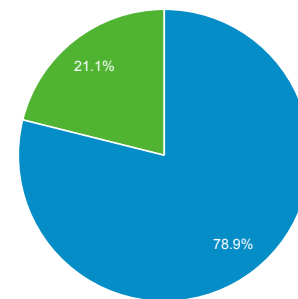

Audience Overview

May 1, 2022 - May 31, 2022

All Users
100.00% Users

Overview

Users
112,895

New Users
106,627

Sessions
180,301

Number of Sessions per User
1.60

Pageviews
275,690

Pages / Session
1.53

Avg. Session Duration
00:01:08

Bounce Rate
85.71%

New Visitor Returning Visitor

Browser	Users	% Users
1. Chrome	60,132	52.59%
2. Safari	39,755	34.77%
3. Samsung Internet	3,452	3.02%
4. Firefox	3,154	2.76%
5. Edge	2,053	1.80%
6. Android Webview	1,861	1.63%
7. Mozilla Compatible Agent	1,690	1.48%
8. Opera	1,292	1.13%
9. (not set)	394	0.34%
10. Amazon Silk	186	0.16%